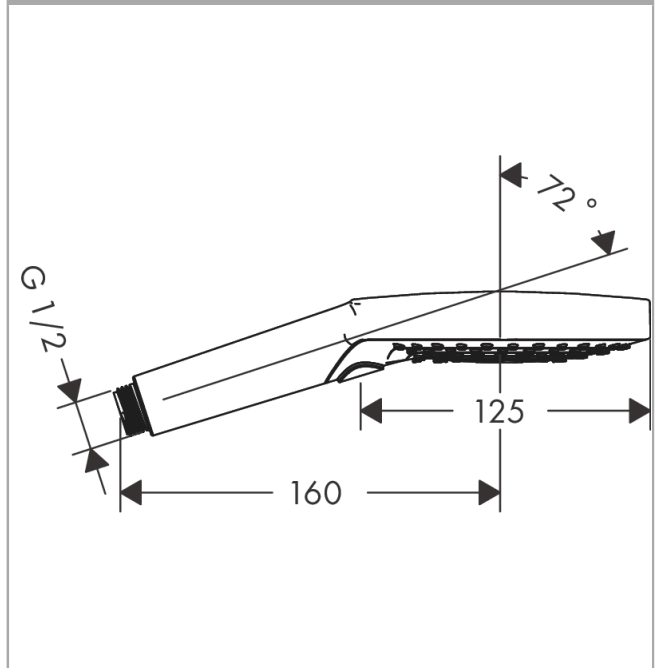

Raindance Select S Hand shower 120 3jet

Surfaces: **Brushed Black Chrome** Article Number: **26530340**

Description

product features

- shower head size: 125 mm
- spray type: Rain, RainAir, Whirl
- convenient diversion via Select button
- maximum flow rate at 3 bar: 15 l/min
- minimum flow pressure: 1,4 bar
- with internal water conduction
- rinseable screen seal
- connection thread G 1/2
- connection dimension: DN15
- suitable for continuous flow water heaters

Technology

Design awards

Product image

Scale drawing

Flowchart

The consumption was measured in combination with the appropriate fittings (thermostat/mixer/ in-wall valve) to reflect actual application in practice.