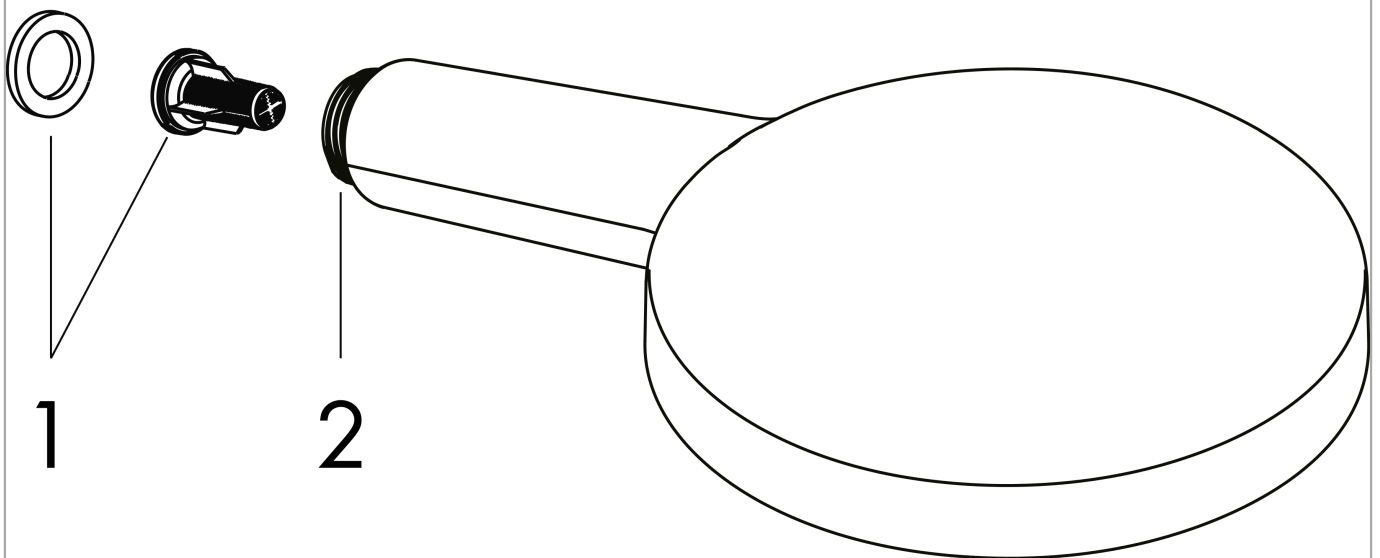

Raindance Select S Hand shower 120 3jet

Surfaces: **Brushed Black Chrome** Article Number: **26530340**

Description

product features

- shower head size: 125 mm
- spray type: Rain, RainAir, Whirl
- convenient diversion via Select button
- maximum flow rate at 3 bar: 15 l/min
- minimum flow pressure: 1,4 bar
- with internal water conduction
- rinseable screen seal
- connection thread G 1/2
- connection dimension: DN15
- suitable for continuous flow water heaters

Technology

Design awards

Product image

Scale drawing

Flowchart

The consumption was measured in combination with the appropriate fittings (thermostat/mixer/ in-wall valve) to reflect actual application in practice.

Raindance Select S
Hand shower 120 3jet
 Surfaces: **Brushed Black Chrome** Article Number: **26530340**

Exploded Drawing

Year of production: >04/20

Raindance Select S
Hand shower 120 3jet
 Surfaces: **Brushed Black Chrome** Article Number: **26530340**