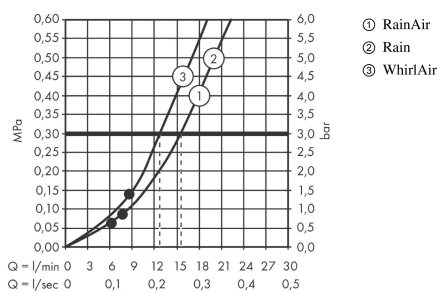

Raindance Select S Hand shower 120 3jet

Surfaces: **Brushed Black Chrome** Article Number: **26530340**

Description

product features

- shower head size: 125 mm
- spray type: Rain, RainAir, Whirl
- convenient diversion via Select button
- maximum flow rate at 3 bar: 15 l/min
- minimum flow pressure: 1,4 bar
- with internal water conduction
- rinseable screen seal
- connection thread G 1/2
- connection dimension: DN15
- suitable for continuous flow water heaters

Technology

Design awards

Product image

Scale drawing

Flowchart

The consumption was measured in combination with the appropriate fittings (thermostat/mixer/ in-wall valve) to reflect actual application in practice.